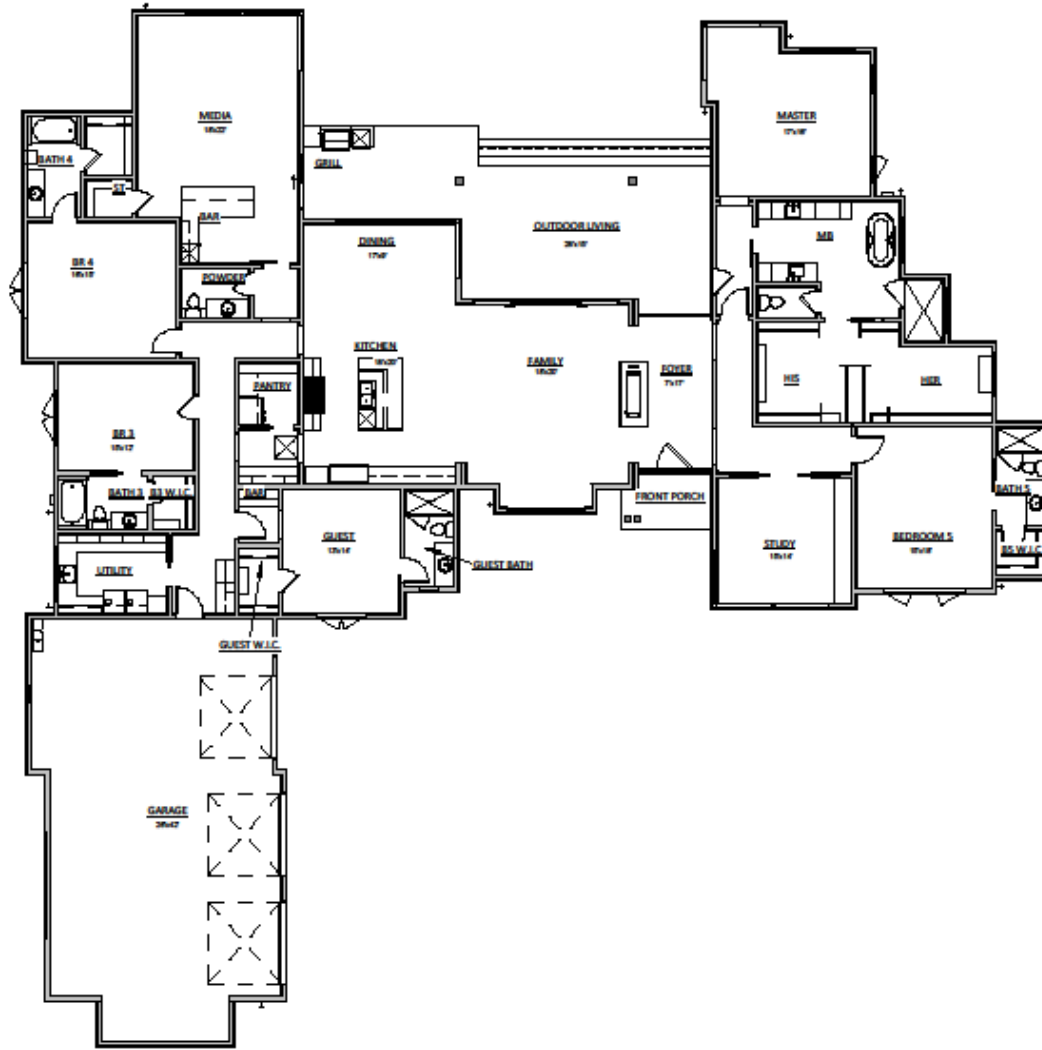

SH SENDERO HOMES

17109 Morning Grove

4,892 SQ FT
For Reference Only

IMAGINE A LIFE AT MADRONE CANYON

ONE STORY HOME
FEATURING
5 BEDROOMS, 5.5 BATHS,
OPEN FLOOR PLAN,
STUDY, MEDIA ROOM,
OUTDOOR KITCHEN, 3 -
CAR GARAGE